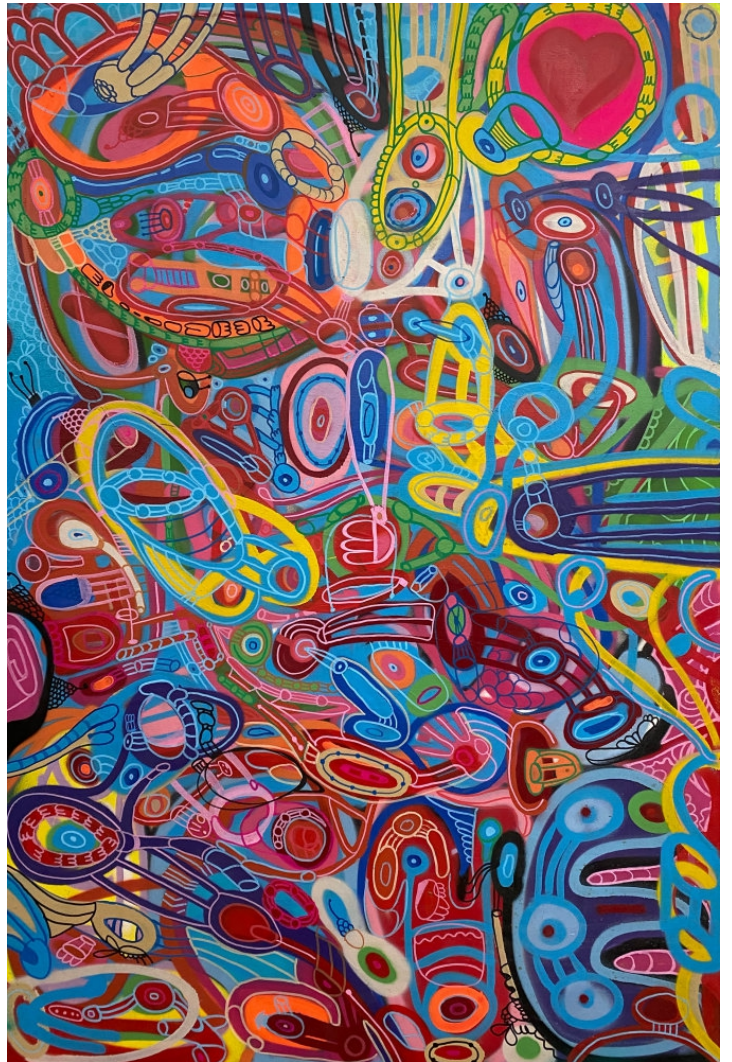

Rui Amaral
Sem título

acrylic on canvas
100 x 150 cm
39 3/8 x 59 in
(ram_006)

On consignment / Available